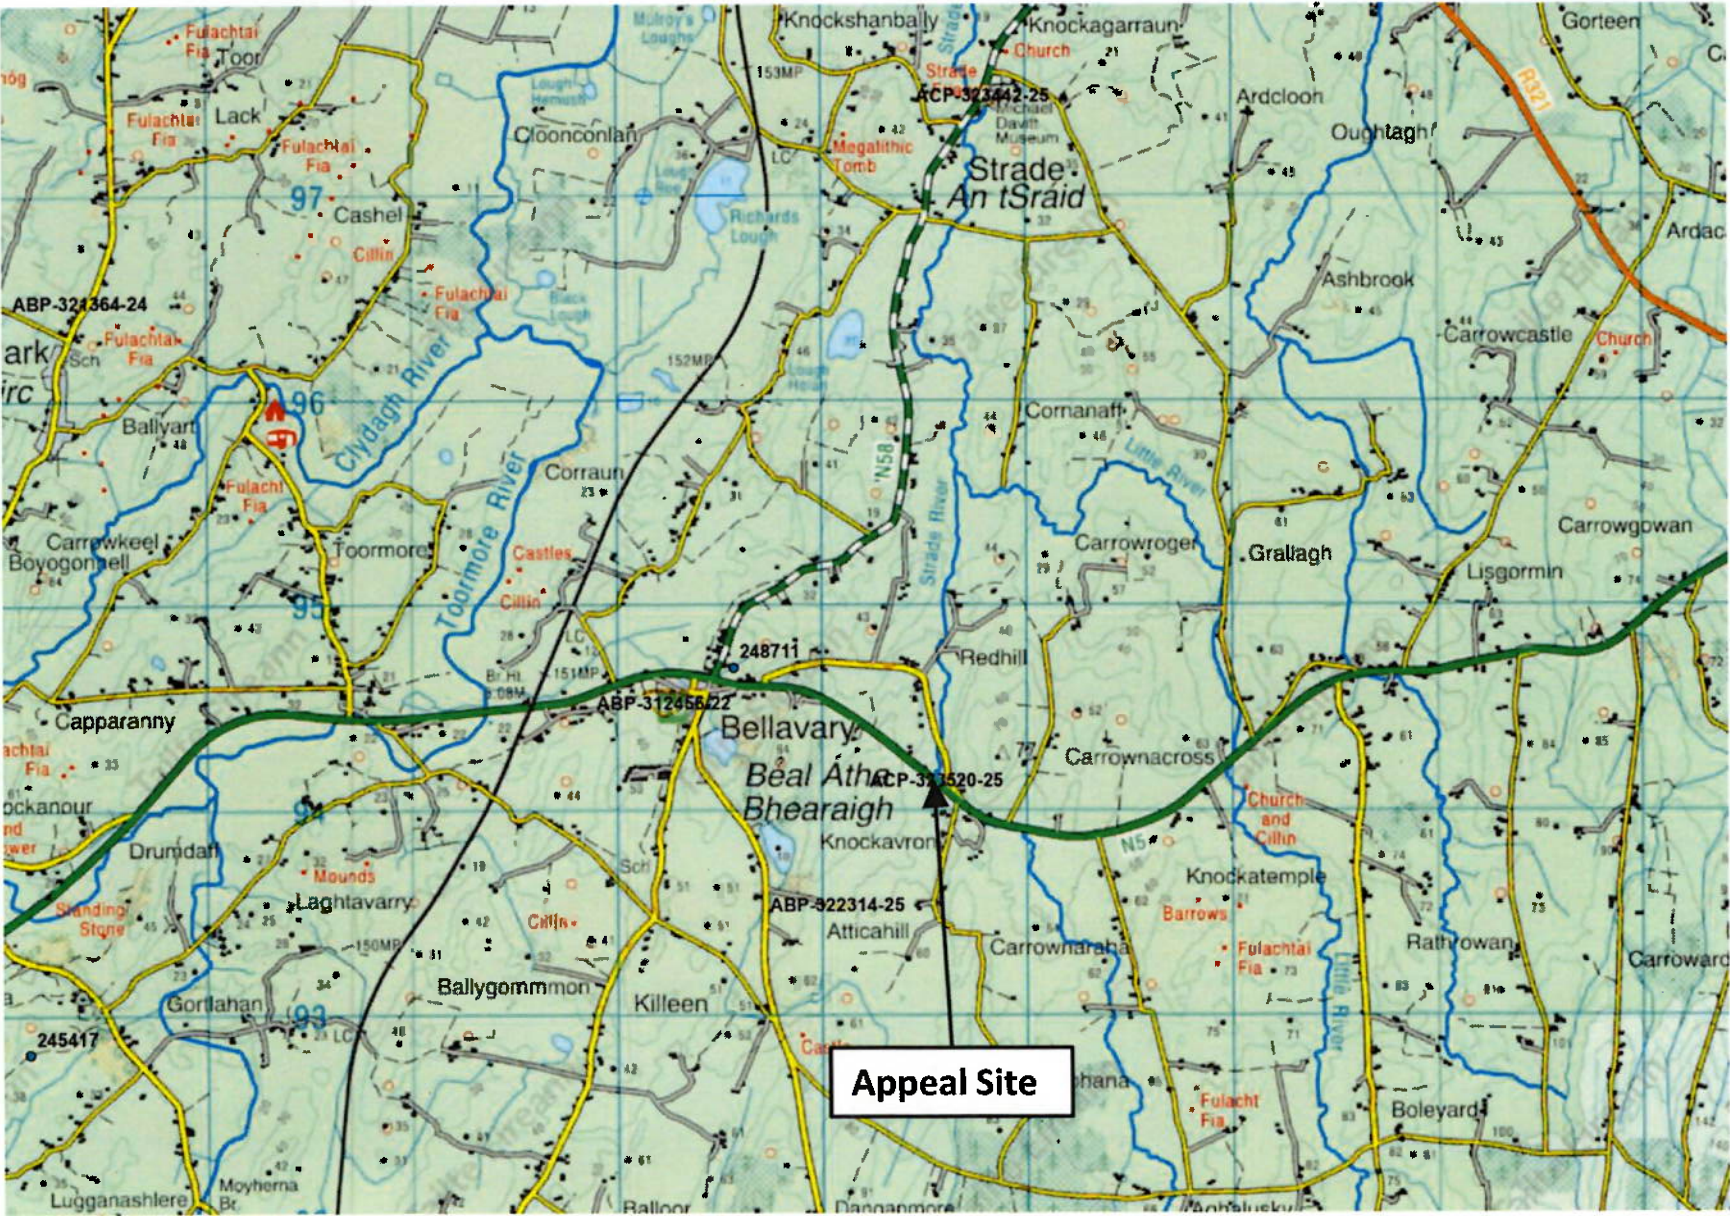

Site Location Map

Site Location Map

**An
Coimisiún
Pleanála**

File No. ACP-323520-25

Key Map

1. View north west along River Strade

2. View north west along N5 of Knockavrony Bridge

3. View south west across N5/Knockavrony Bridge

An
Coimisiún
Pleanála

4. View north east across slab section of Knockavrony Bridge

An
Coimisiún
Pleanála

5. View east along parapet to slab section of Knockavrony Bridge

6. View north west of culvert section of Knockavrony Bridge

7. View south east along Strade River from Knockavrony Bridge

An
Coimisiún
Pleanála

File No. ACP-323520-25