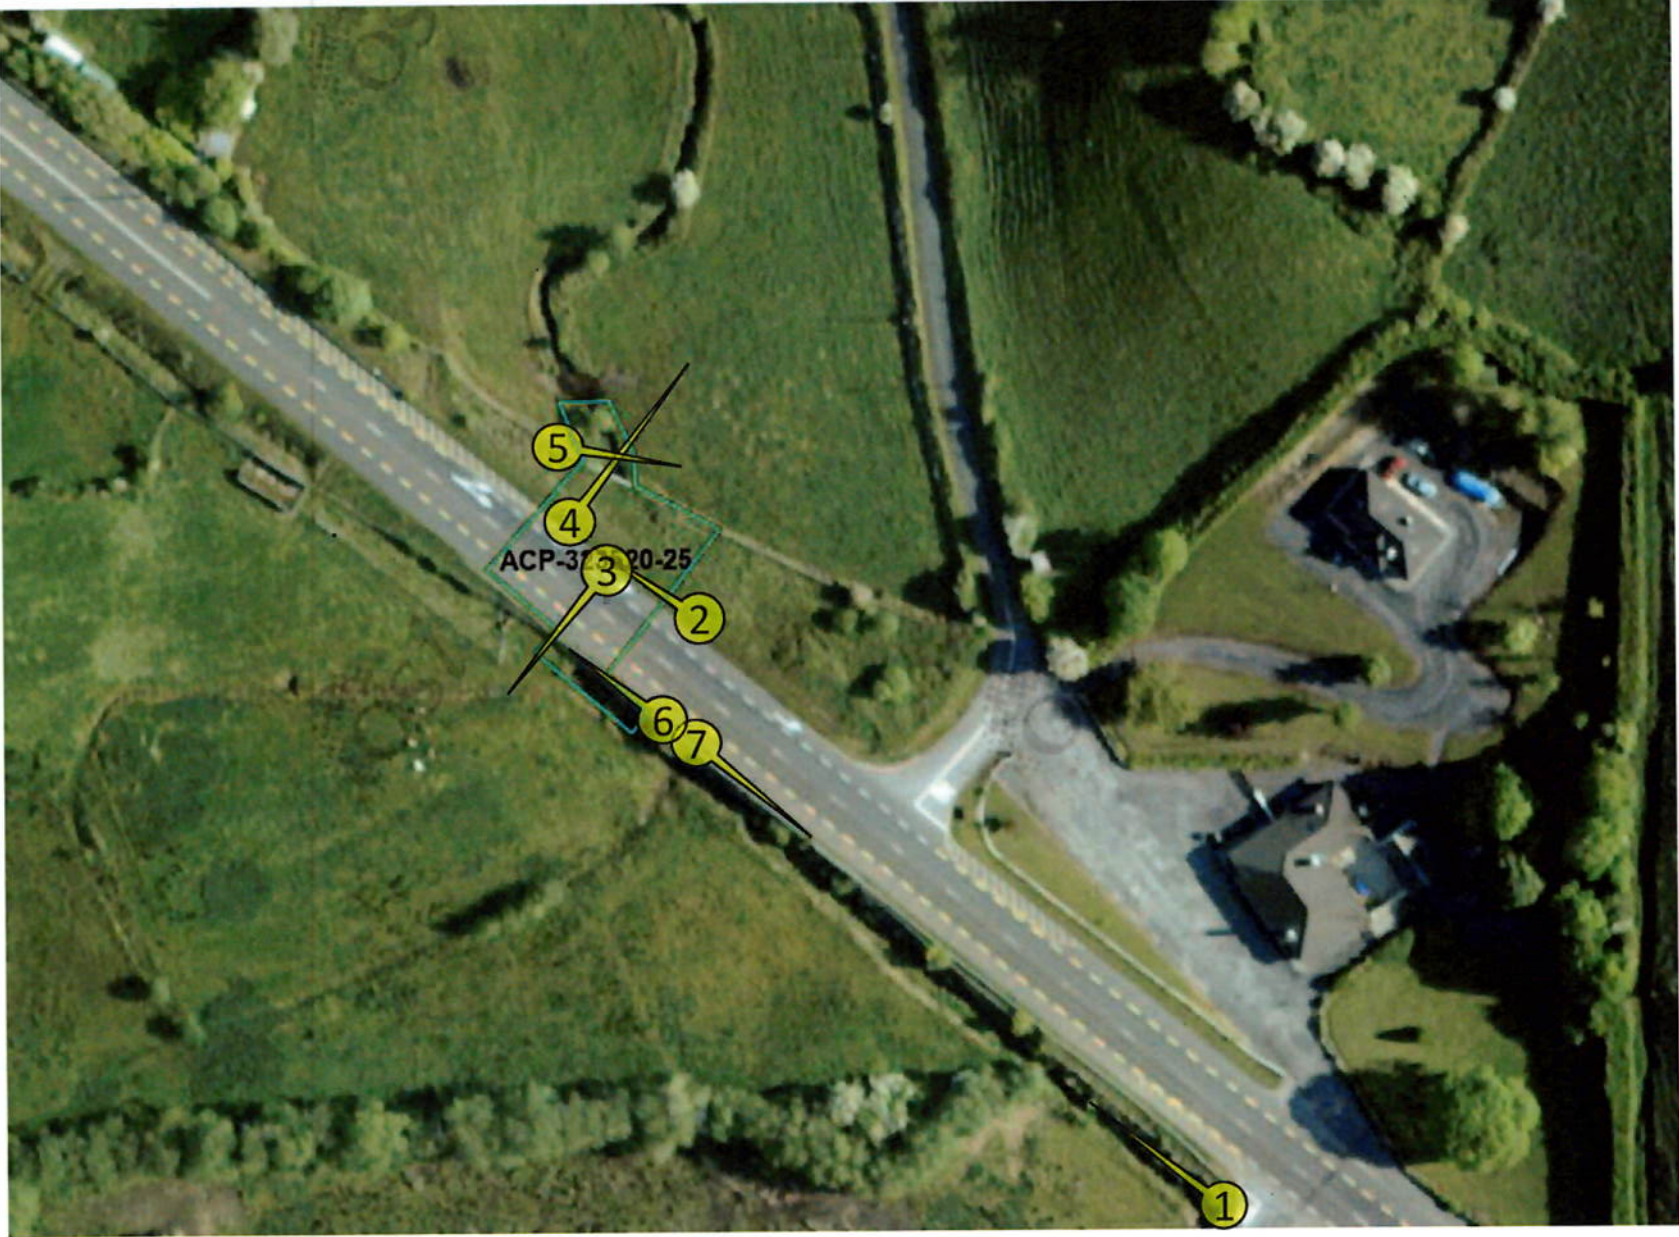

Site Location Map

Site Location Map

**An
Coimisiún
Pleanála**

File No. ACP-323520-25

Key Map

1. View north west along River Strade

2. View north west along N5 of Knockavrony Bridge

3. View south west across N5/Knockavrony Bridge

An
Coimisiún
Pleanála

4. View north east across slab section of Knockavrony Bridge

An
Coimisiún
Pleanála

5. View east along parapet to slab section of Knockavrony Bridge

6. View north west of culvert section of Knockavrony Bridge

7. View south east along Strade River from Knockavrony Bridge

An
Coimisiún
Pleanála

File No. ACP-323520-25