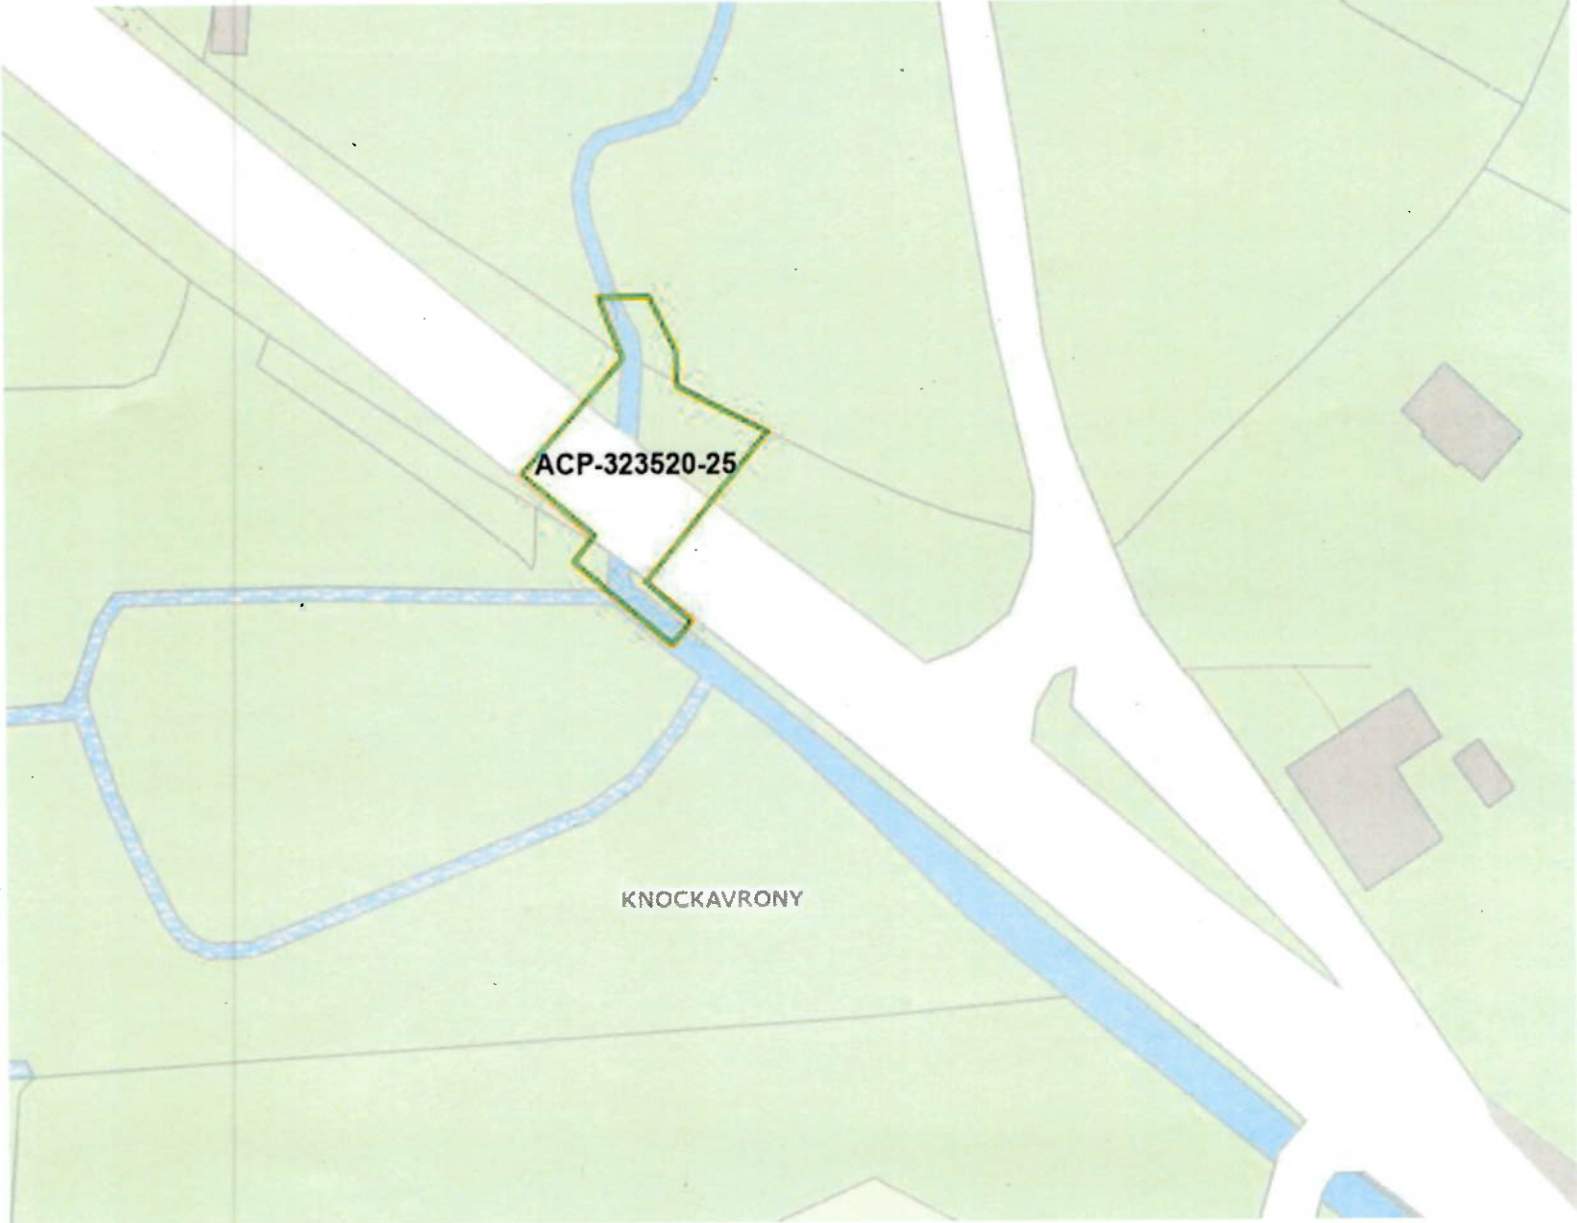

Site Location Map

Site Location Map

**An
Coimisiún
Pleanála**

File No. ACP-323520-25

Key Map

1. View north west along River Strade

2. View north west along N5 of Knockavrony Bridge

3. View south west across N5/Knockavrony Bridge

An
Coimisiún
Pleanála

4. View north east across slab section of Knockavrony Bridge

An
Coimisiún
Pleanála

5. View east along parapet to slab section of Knockavrony Bridge

6. View north west of culvert section of Knockavrony Bridge

7. View south east along Strade River from Knockavrony Bridge

An
Coimisiún
Pleanála

File No. ACP-323520-25